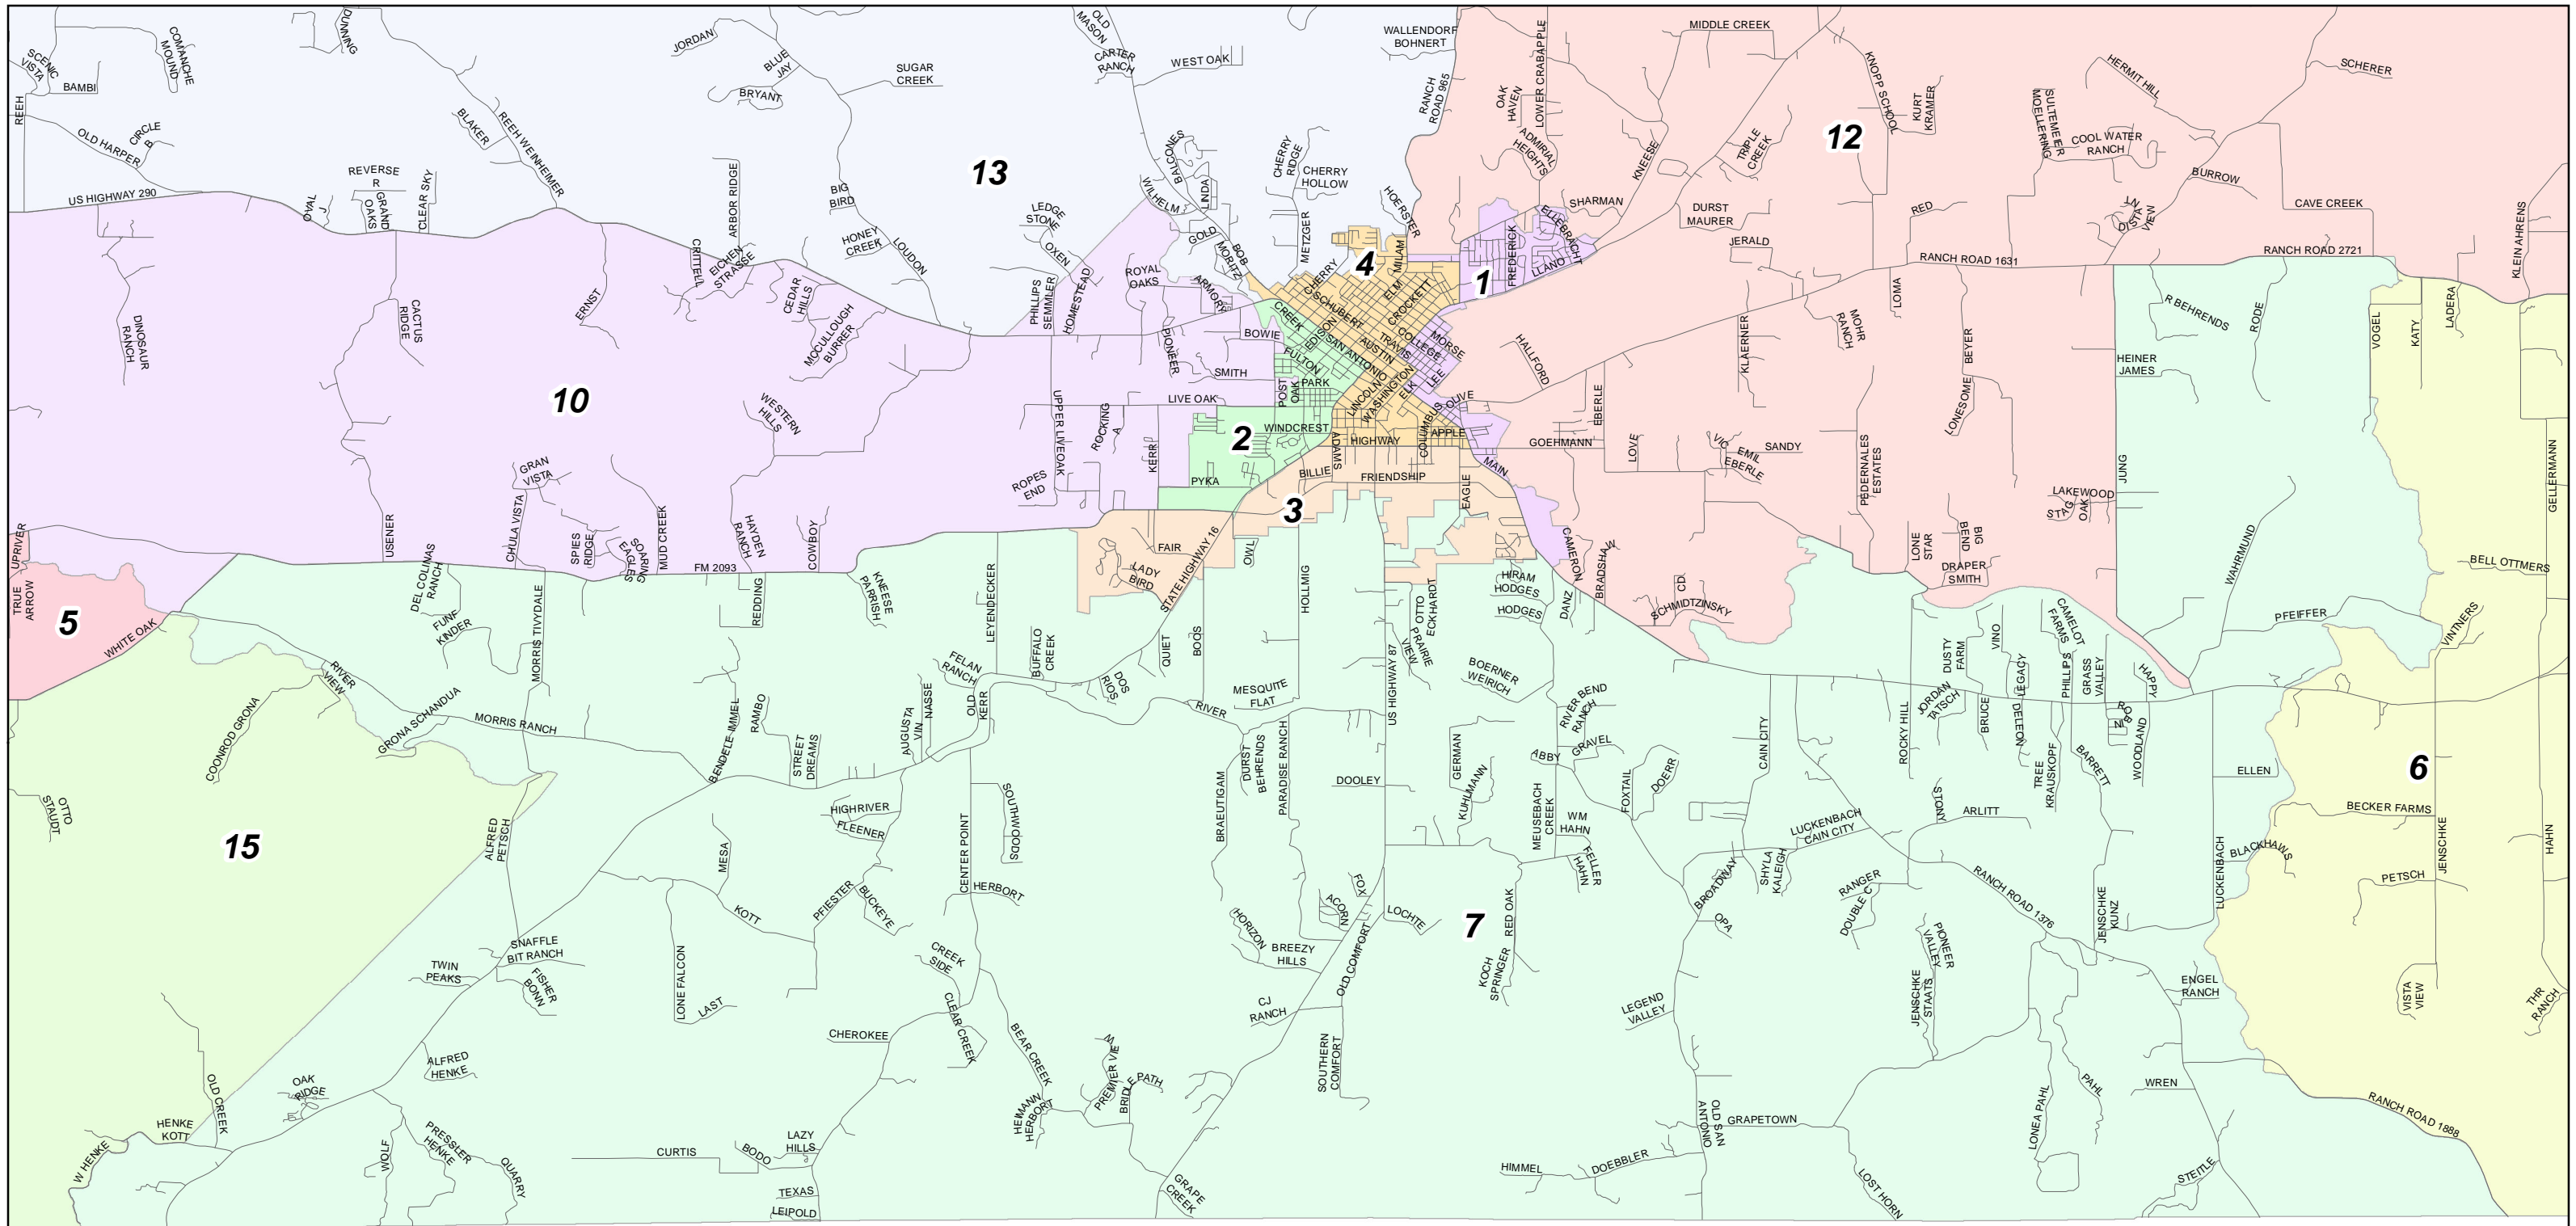

Gillespie County Election Precinct 5

Draft Plan A

Adopted December 1, 2021

© 2021 Bickerstaff Heath Delgado Acosta LLP
 Data Source: Roads, Water and other features obtained from the 2020 Tiger/line files, U.S. Census Bureau
 Created: 12/1/2021

Gillespie County Election Precinct 6

Draft Plan A

Adopted December 1, 2021

© 2021 Bickerstaff Heath Delgado Acosta LLP
 Data Source: Roads, Water and other features obtained from the 2020 Tiger/line files, U.S. Census Bureau
 Created: 12/1/2021