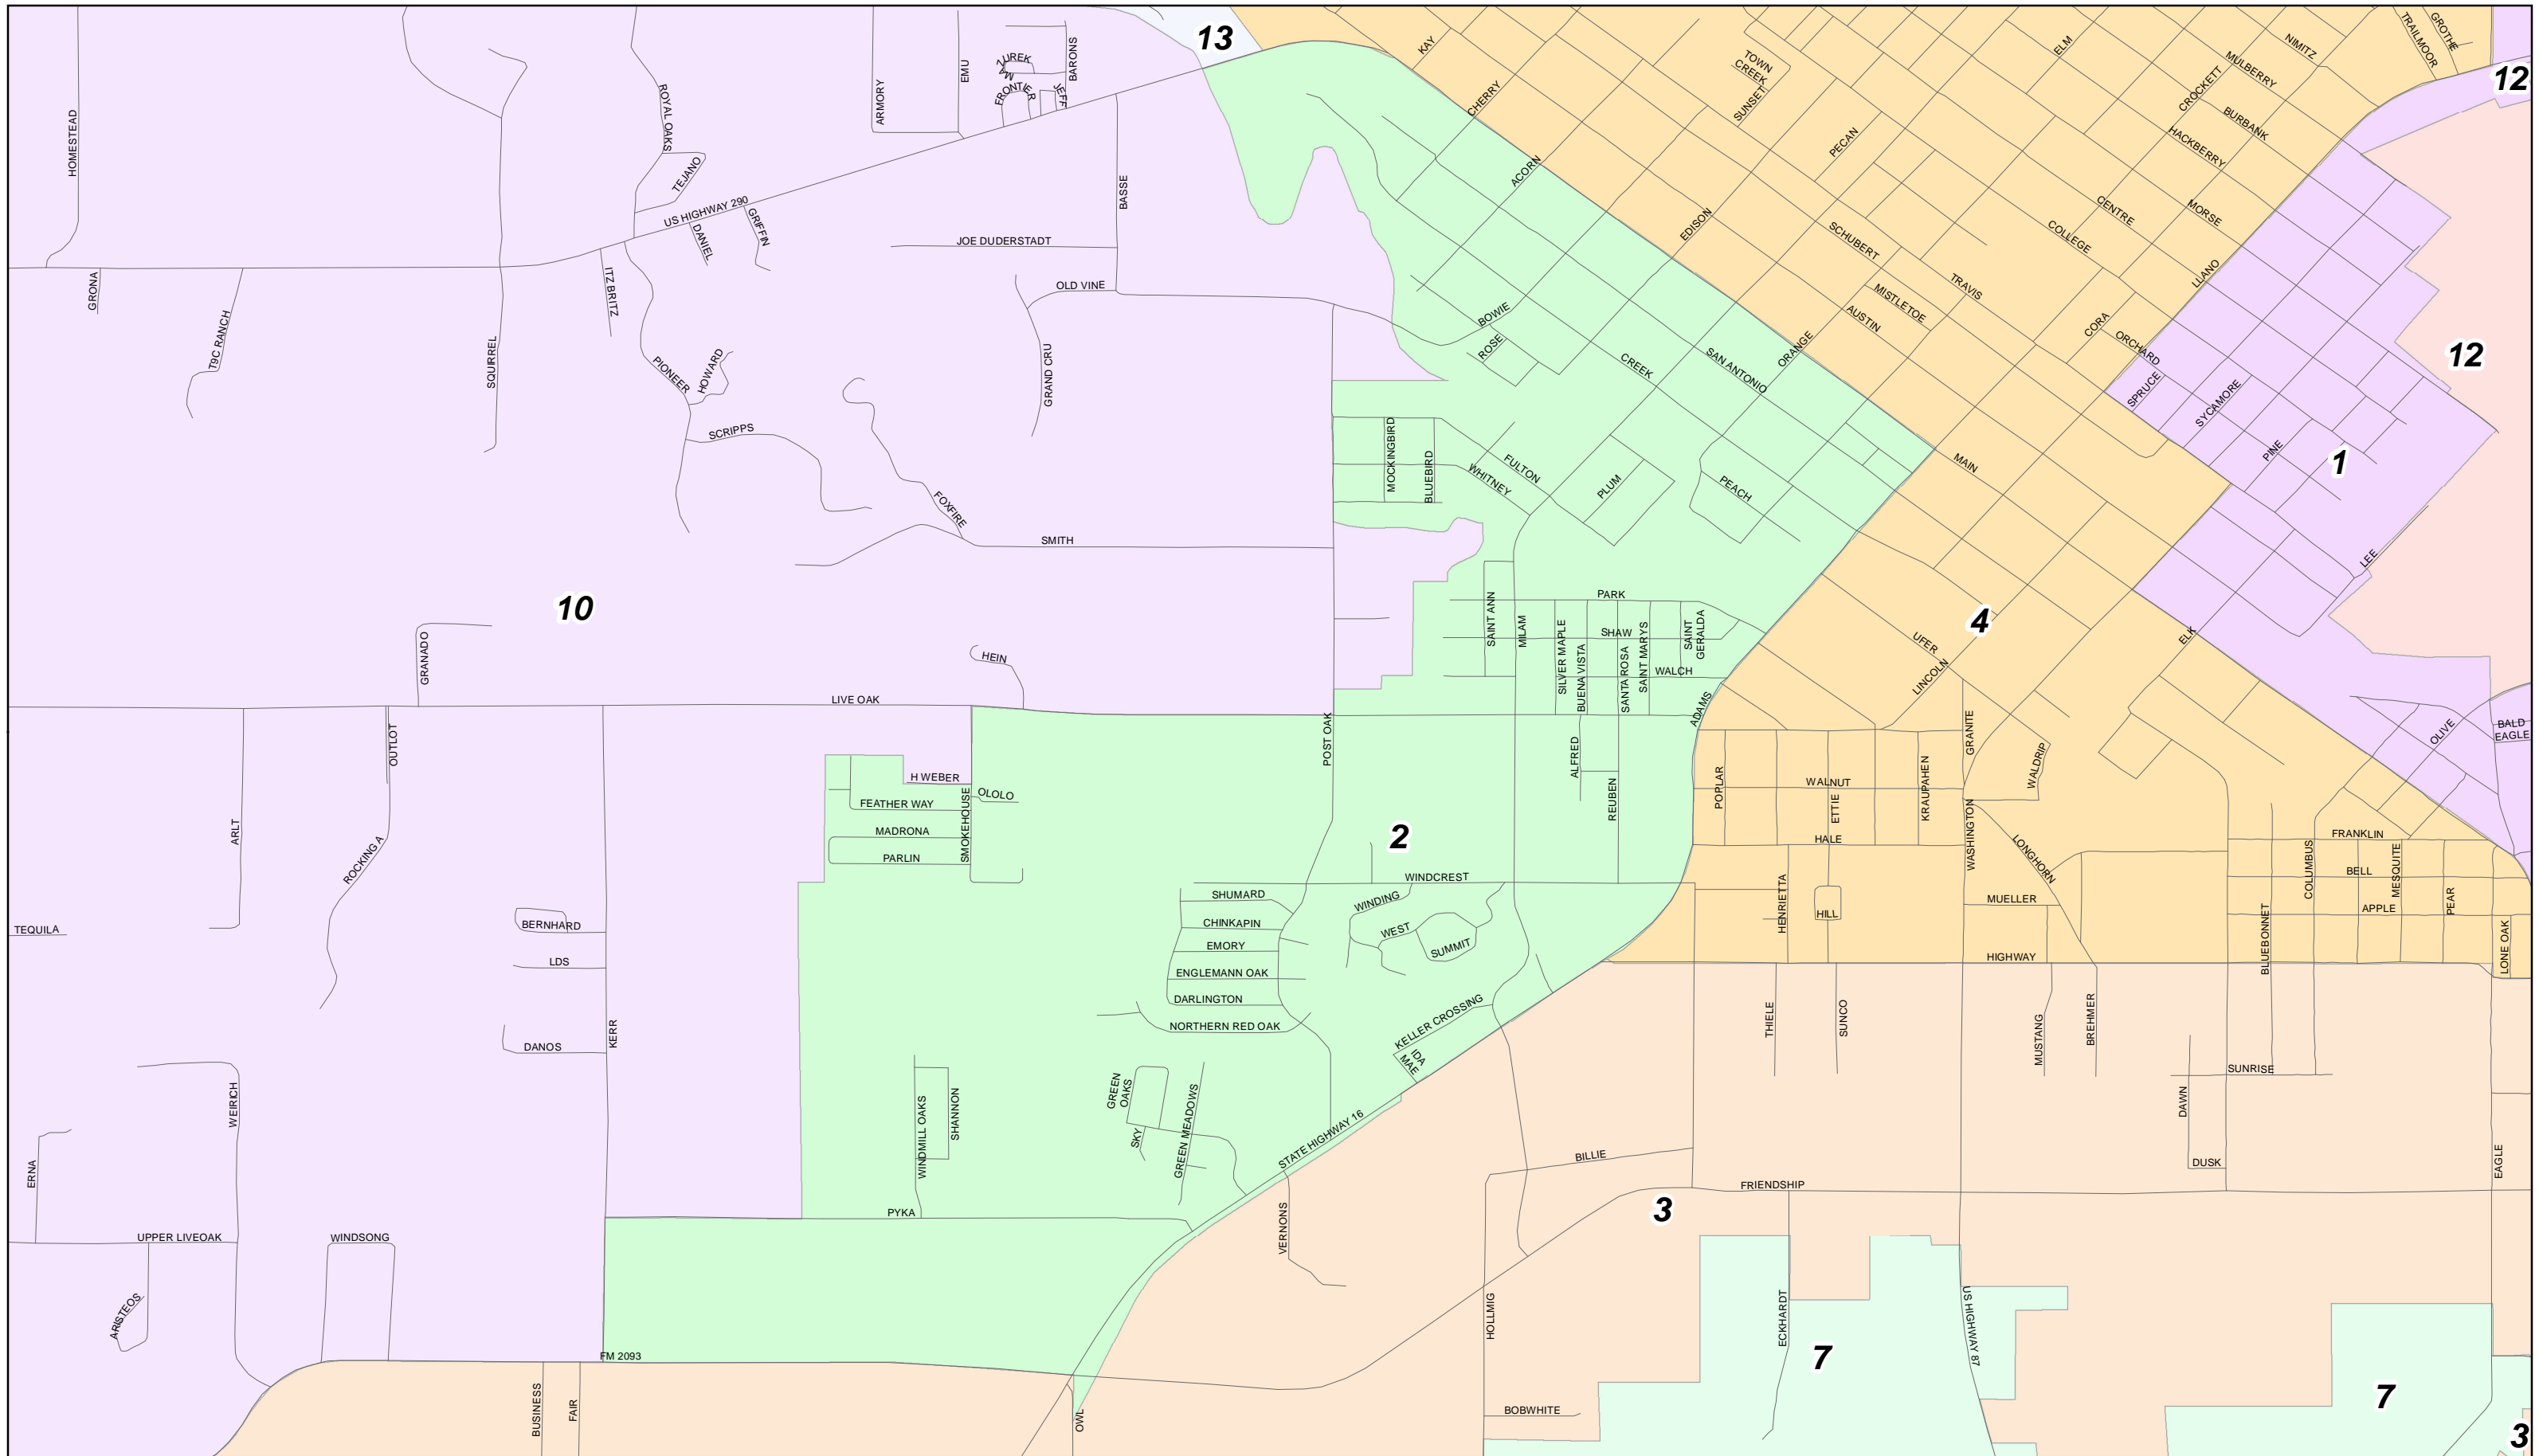

Legend

**Gillespie County Election Precinct 1
Draft Plan A
Adopted December 1, 2021**

© 2021 Bickerstaff Heath Delgado Acosta LLP
Data Source: Roads, Water and other features obtained from the 2020 Tiger/line files, U.S. Census Bureau
Created: 12/1/2021

Gillespie County Election Precinct 2

Draft Plan A

Adopted December 1, 2021

© 2021 Bickerstaff Heath Delgado Acosta LLP
 Data Source: Roads, Water and other features obtained from the 2020 Tiger/line files, U.S. Census Bureau
 Created: 12/1/2021

Gillespie County Election Precinct 3

Draft Plan A

Adopted December 1, 2021

© 2021 Bickerstaff Heath Delgado Acosta LLP
 Data Source: Roads, Water and other features obtained from the 2020 Tiger/line files, U.S. Census Bureau
 Created: 12/1/2021