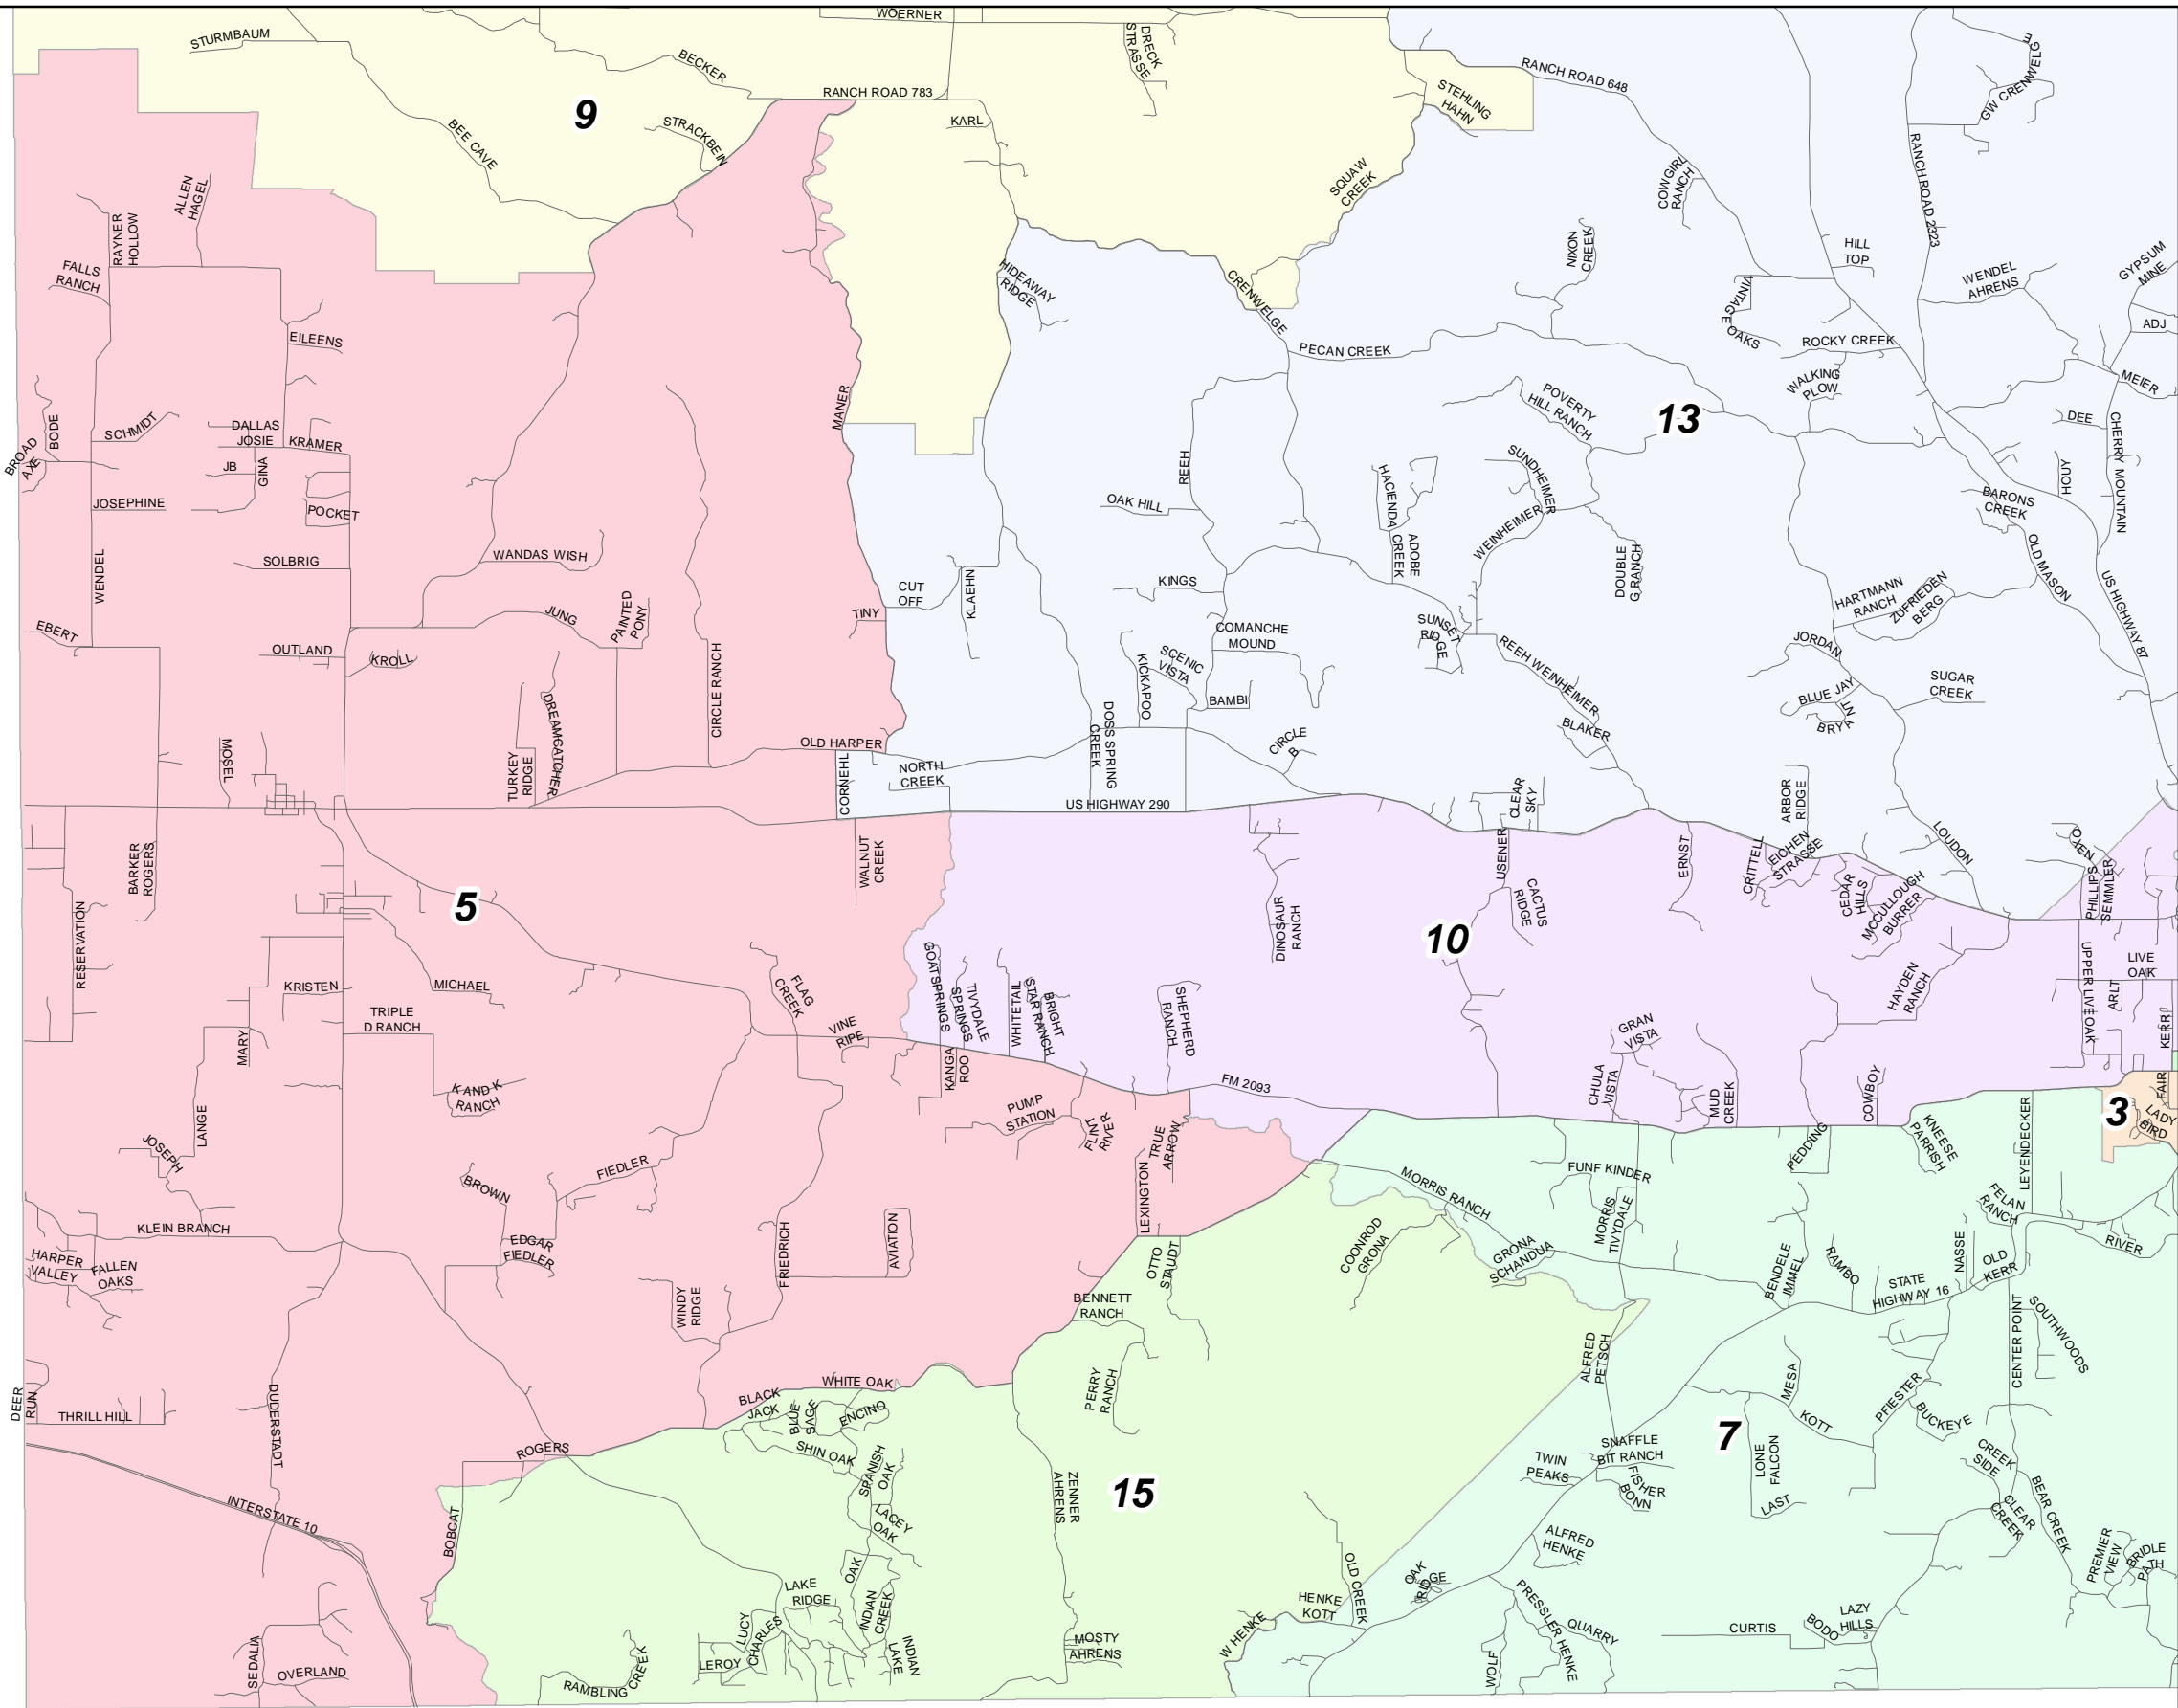

Gillespie County Election Precinct 2

Draft Plan A

Adopted December 1, 2021

© 2021 Bickerstaff Heath Delgado Acosta LLP
 Data Source: Roads, Water and other features obtained from the 2020 Tiger/line files, U.S. Census Bureau
 Created: 12/1/2021

Gillespie County Election Precinct 3

Draft Plan A

Adopted December 1, 2021

© 2021 Bickerstaff Heath Delgado Acosta LLP
 Data Source: Roads, Water and other features obtained from the 2020 Tiger/line files, U.S. Census Bureau
 Created: 12/1/2021

Legend

**Gillespie County Election Precinct 4
Draft Plan A
Adopted December 1, 2021**

© 2021 Bickerstaff Heath Delgado Acosta LLP
Data Source: Roads, Water and other features obtained from the 2020 Tiger/line files, U.S. Census Bureau
Created: 12/1/2021