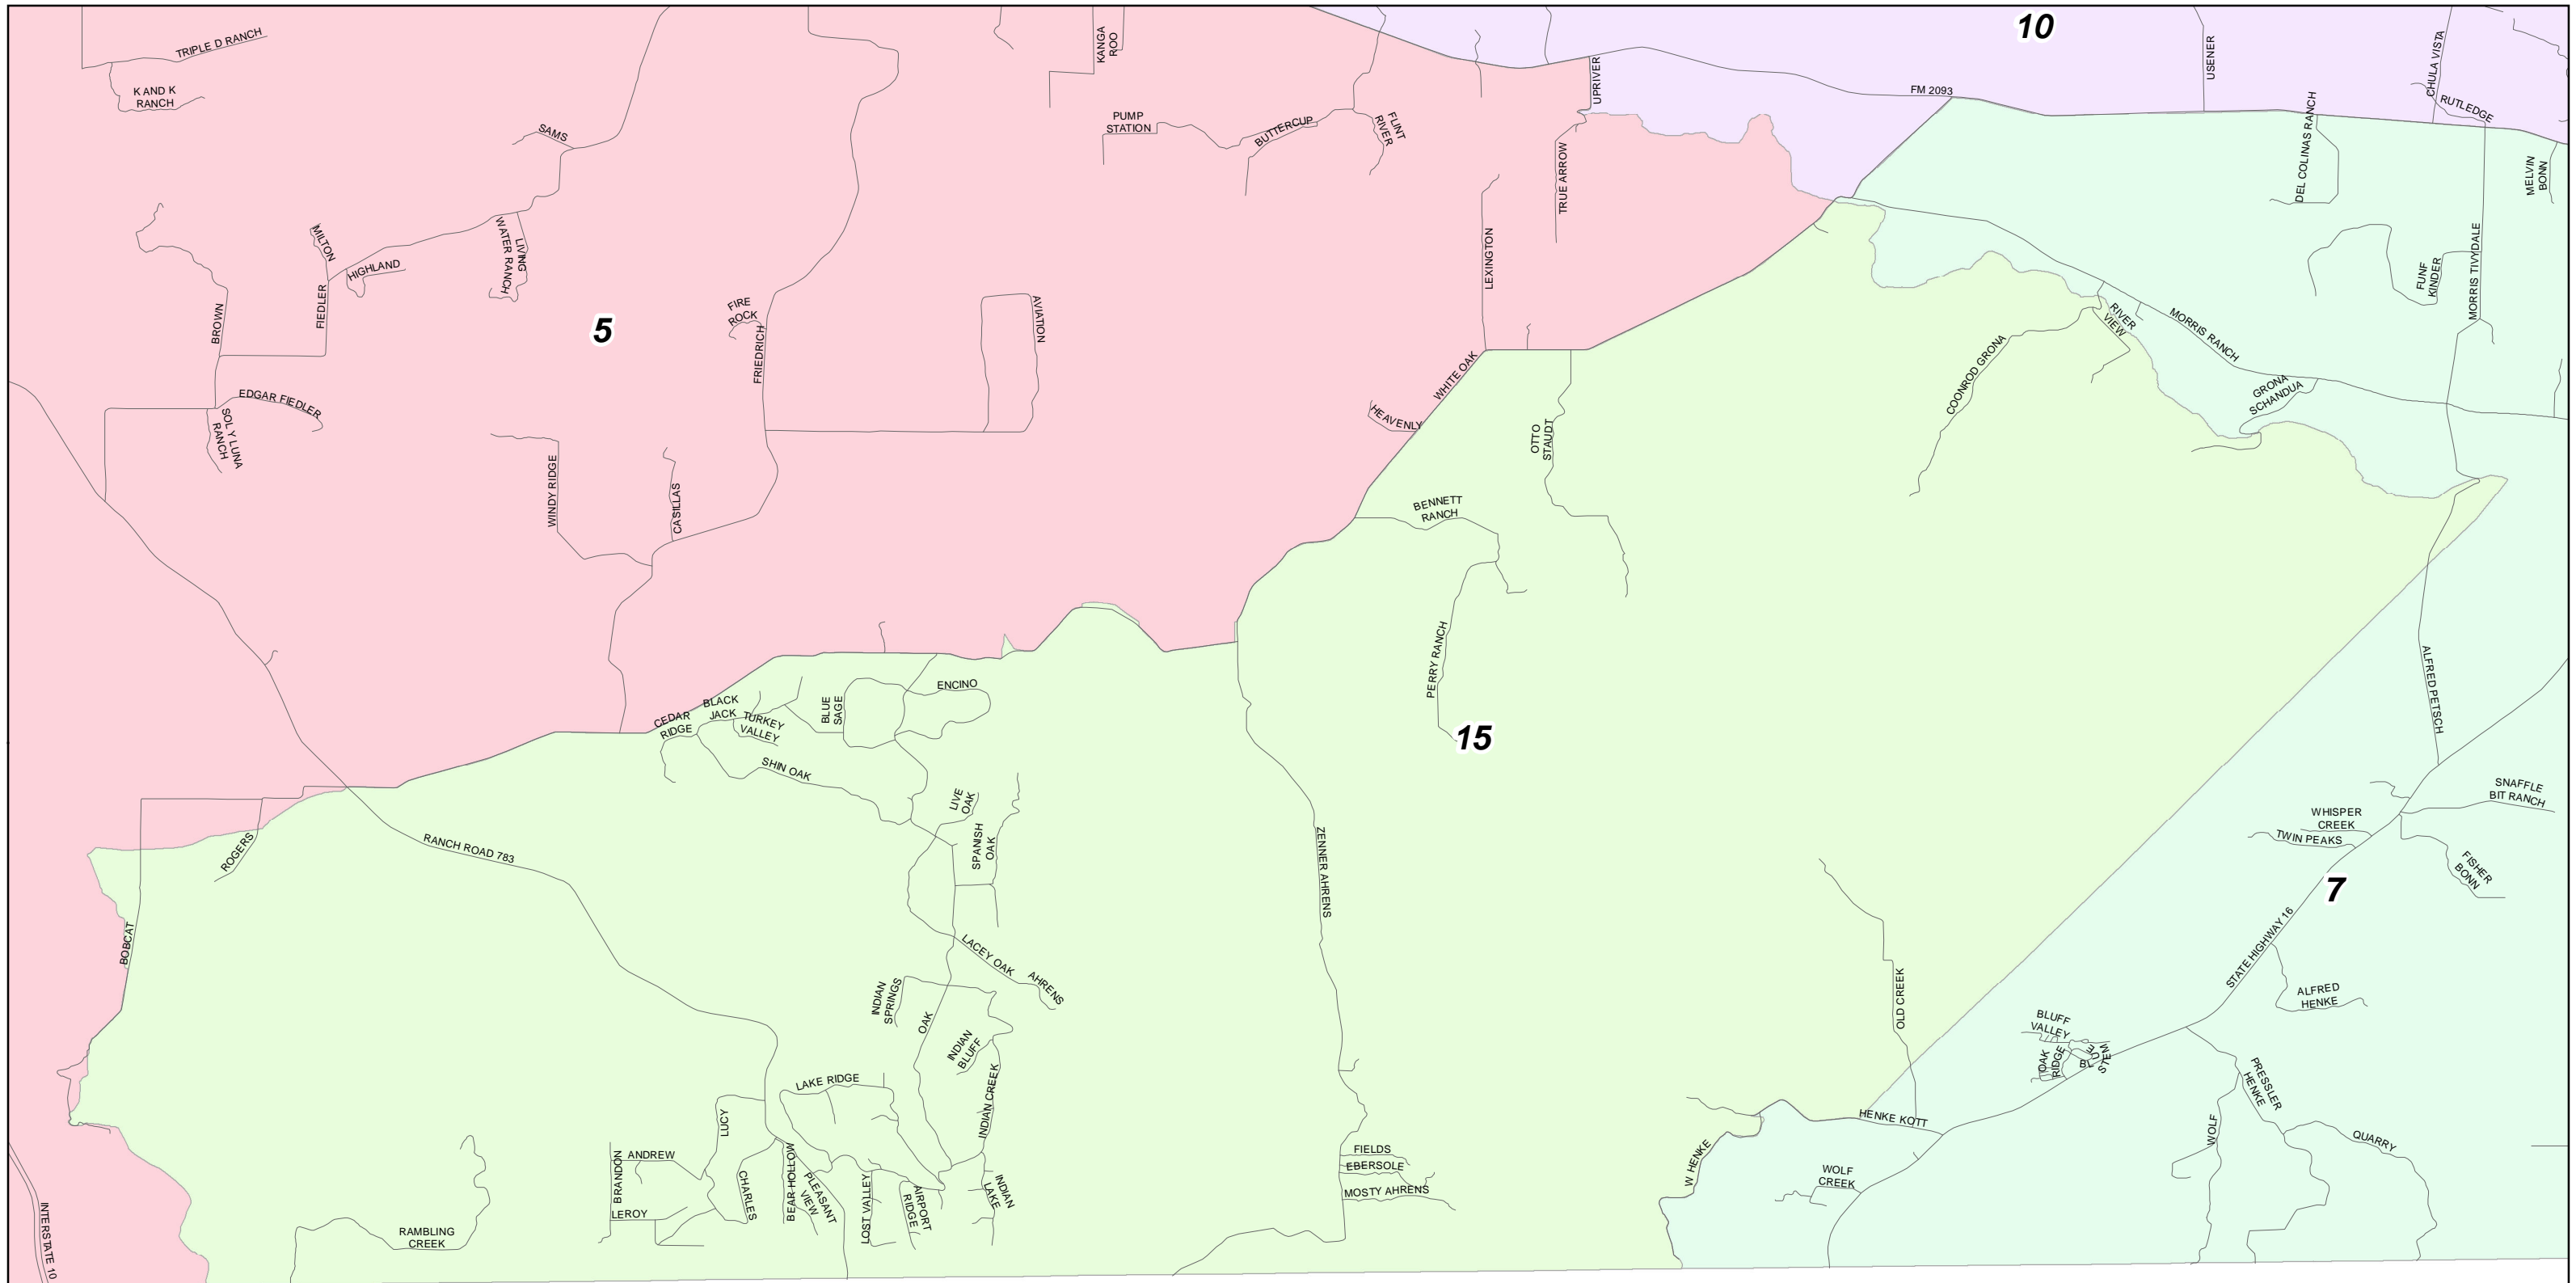

Legend

**Gillespie County Election Precinct 15
Draft Plan A
Adopted December 1, 2021**

© 2021 Bickerstaff Heath Delgado Acosta LLP
Data Source: Roads, Water and other features obtained from the 2020 Tiger/line files, U.S. Census Bureau
Created: 12/1/2021