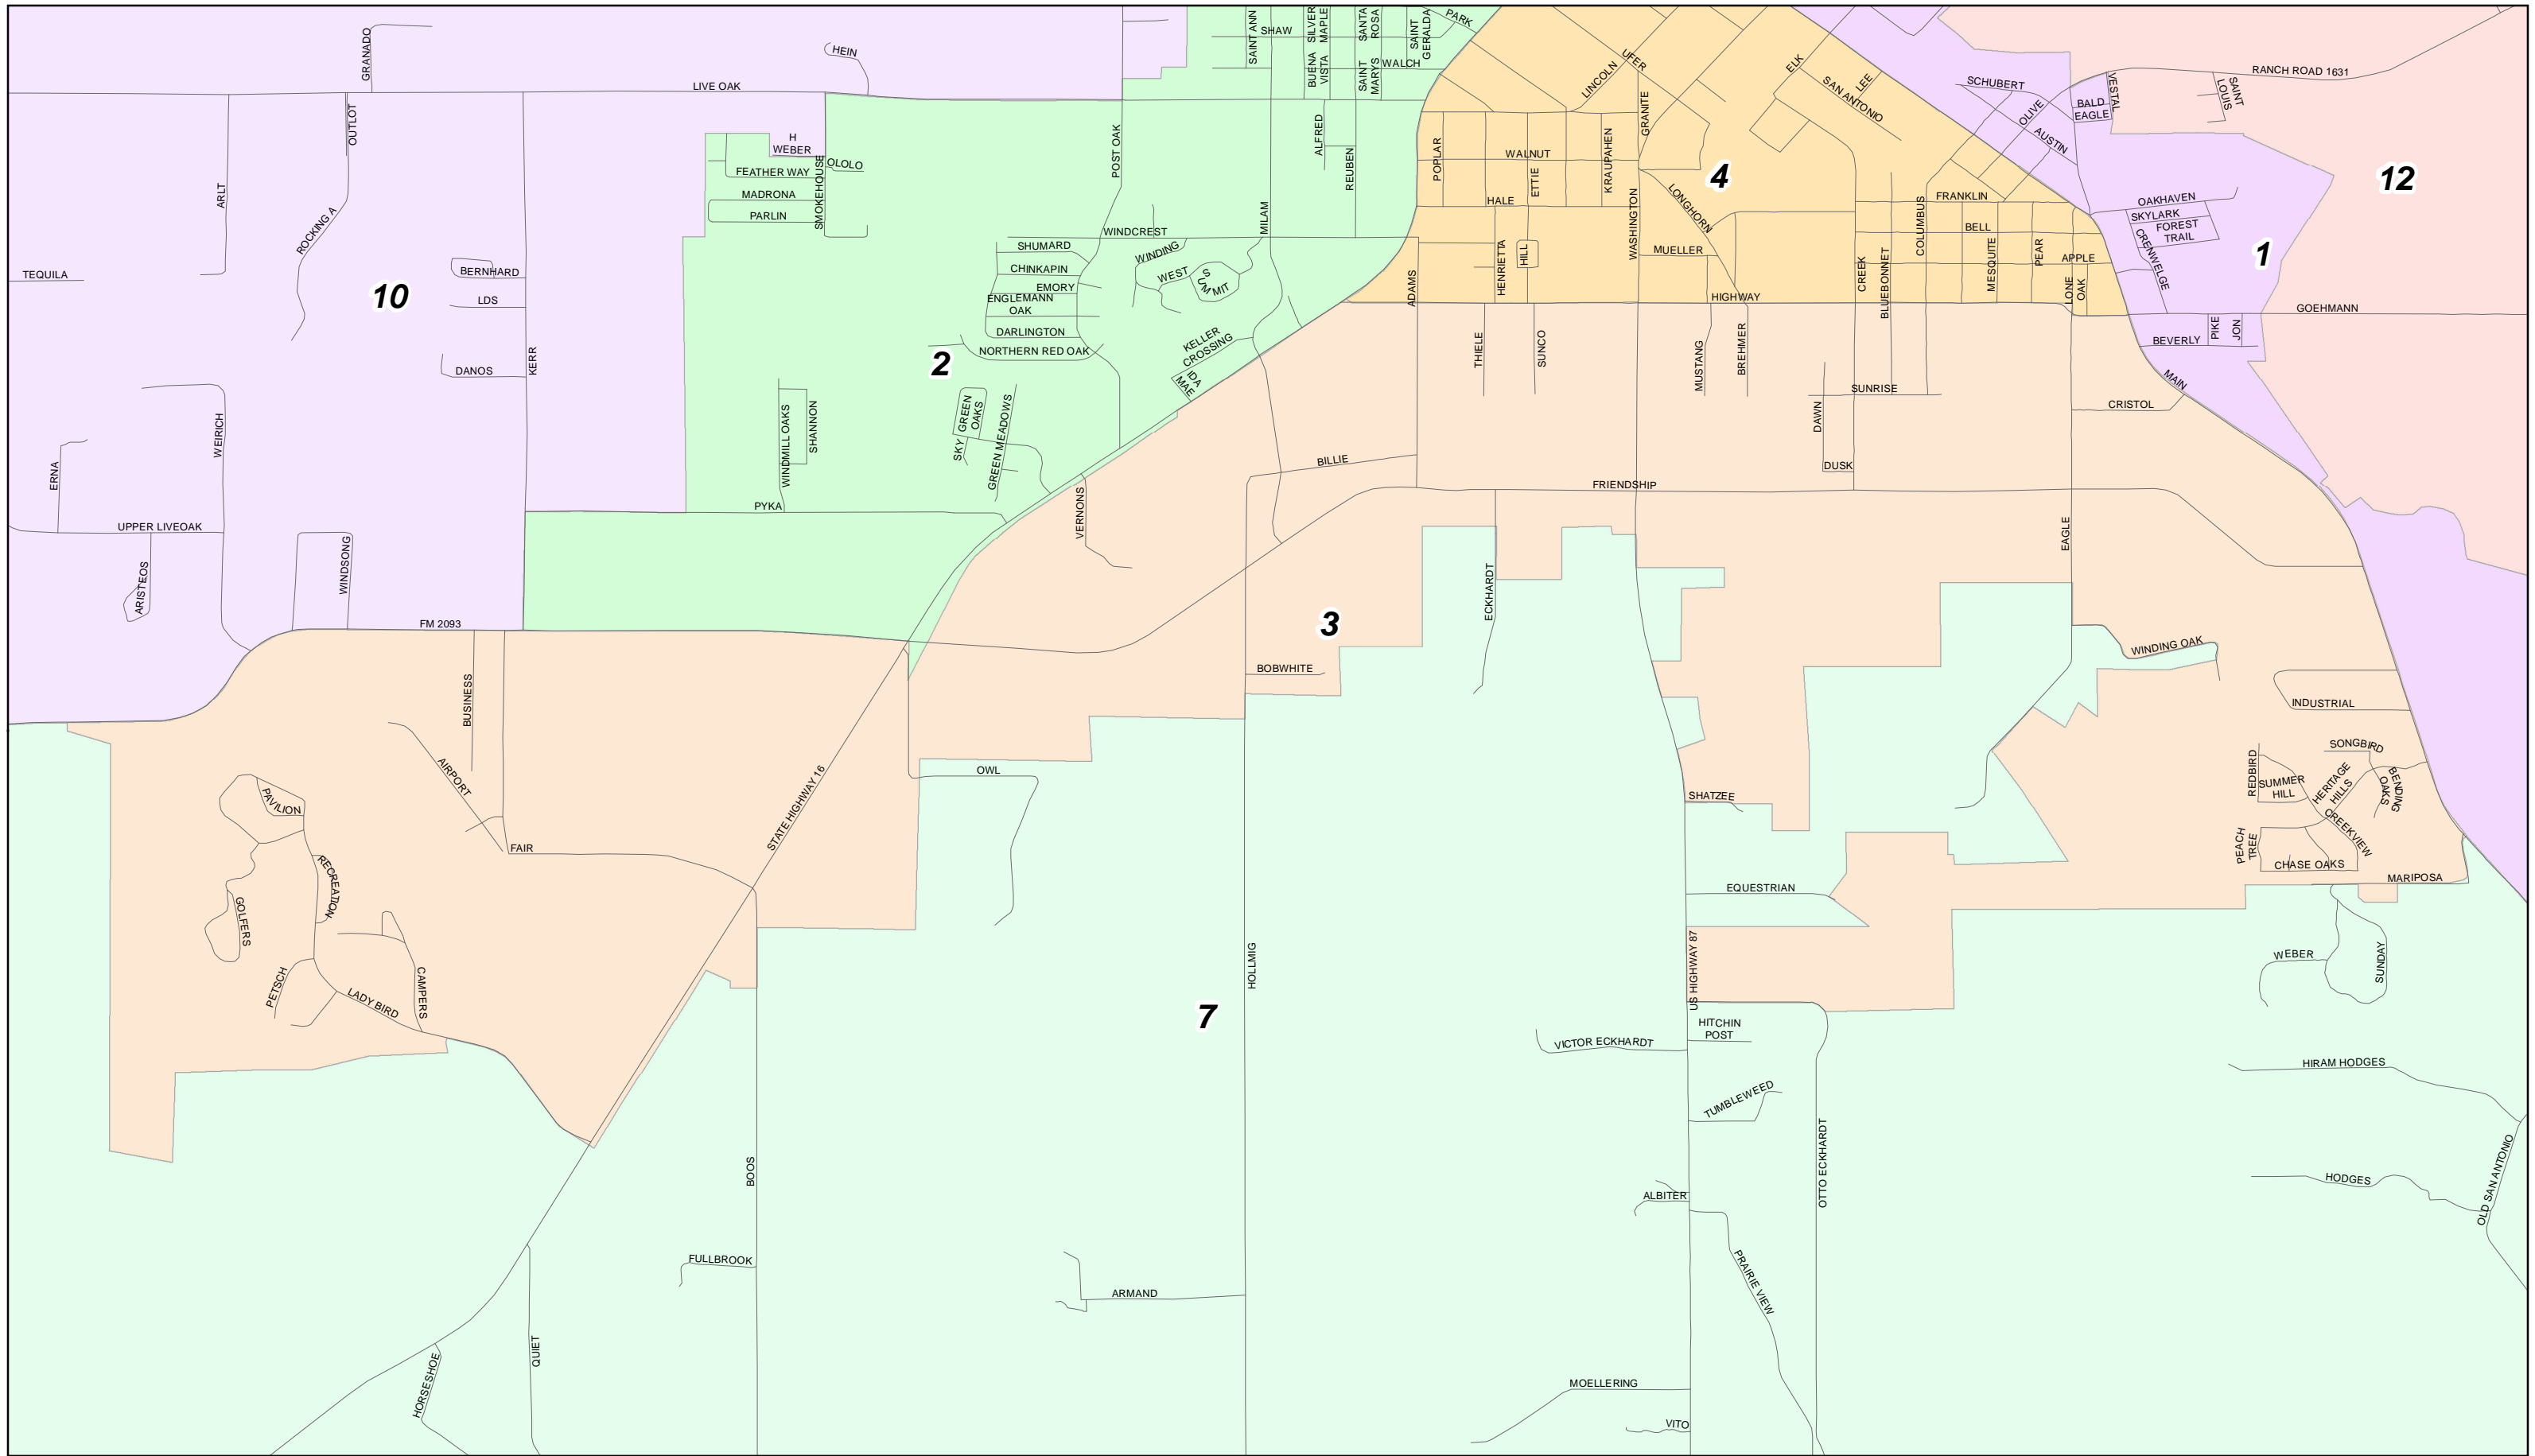

Legend

**Gillespie County Election Precinct 1
Draft Plan A
Adopted December 1, 2021**

© 2021 Bickerstaff Heath Delgado Acosta LLP
Data Source: Roads, Water and other features obtained from the 2020 Tiger/line files, U.S. Census Bureau
Created: 12/1/2021

Gillespie County Election Precinct 2

Draft Plan A

Adopted December 1, 2021

© 2021 Bickerstaff Heath Delgado Acosta LLP
 Data Source: Roads, Water and other features obtained from the 2020 Tiger/line files, U.S. Census Bureau
 Created: 12/1/2021

Gillespie County Election Precinct 3

Draft Plan A

Adopted December 1, 2021

© 2021 Bickerstaff Heath Delgado Acosta LLP
 Data Source: Roads, Water and other features obtained from the 2020 Tiger/line files, U.S. Census Bureau
 Created: 12/1/2021