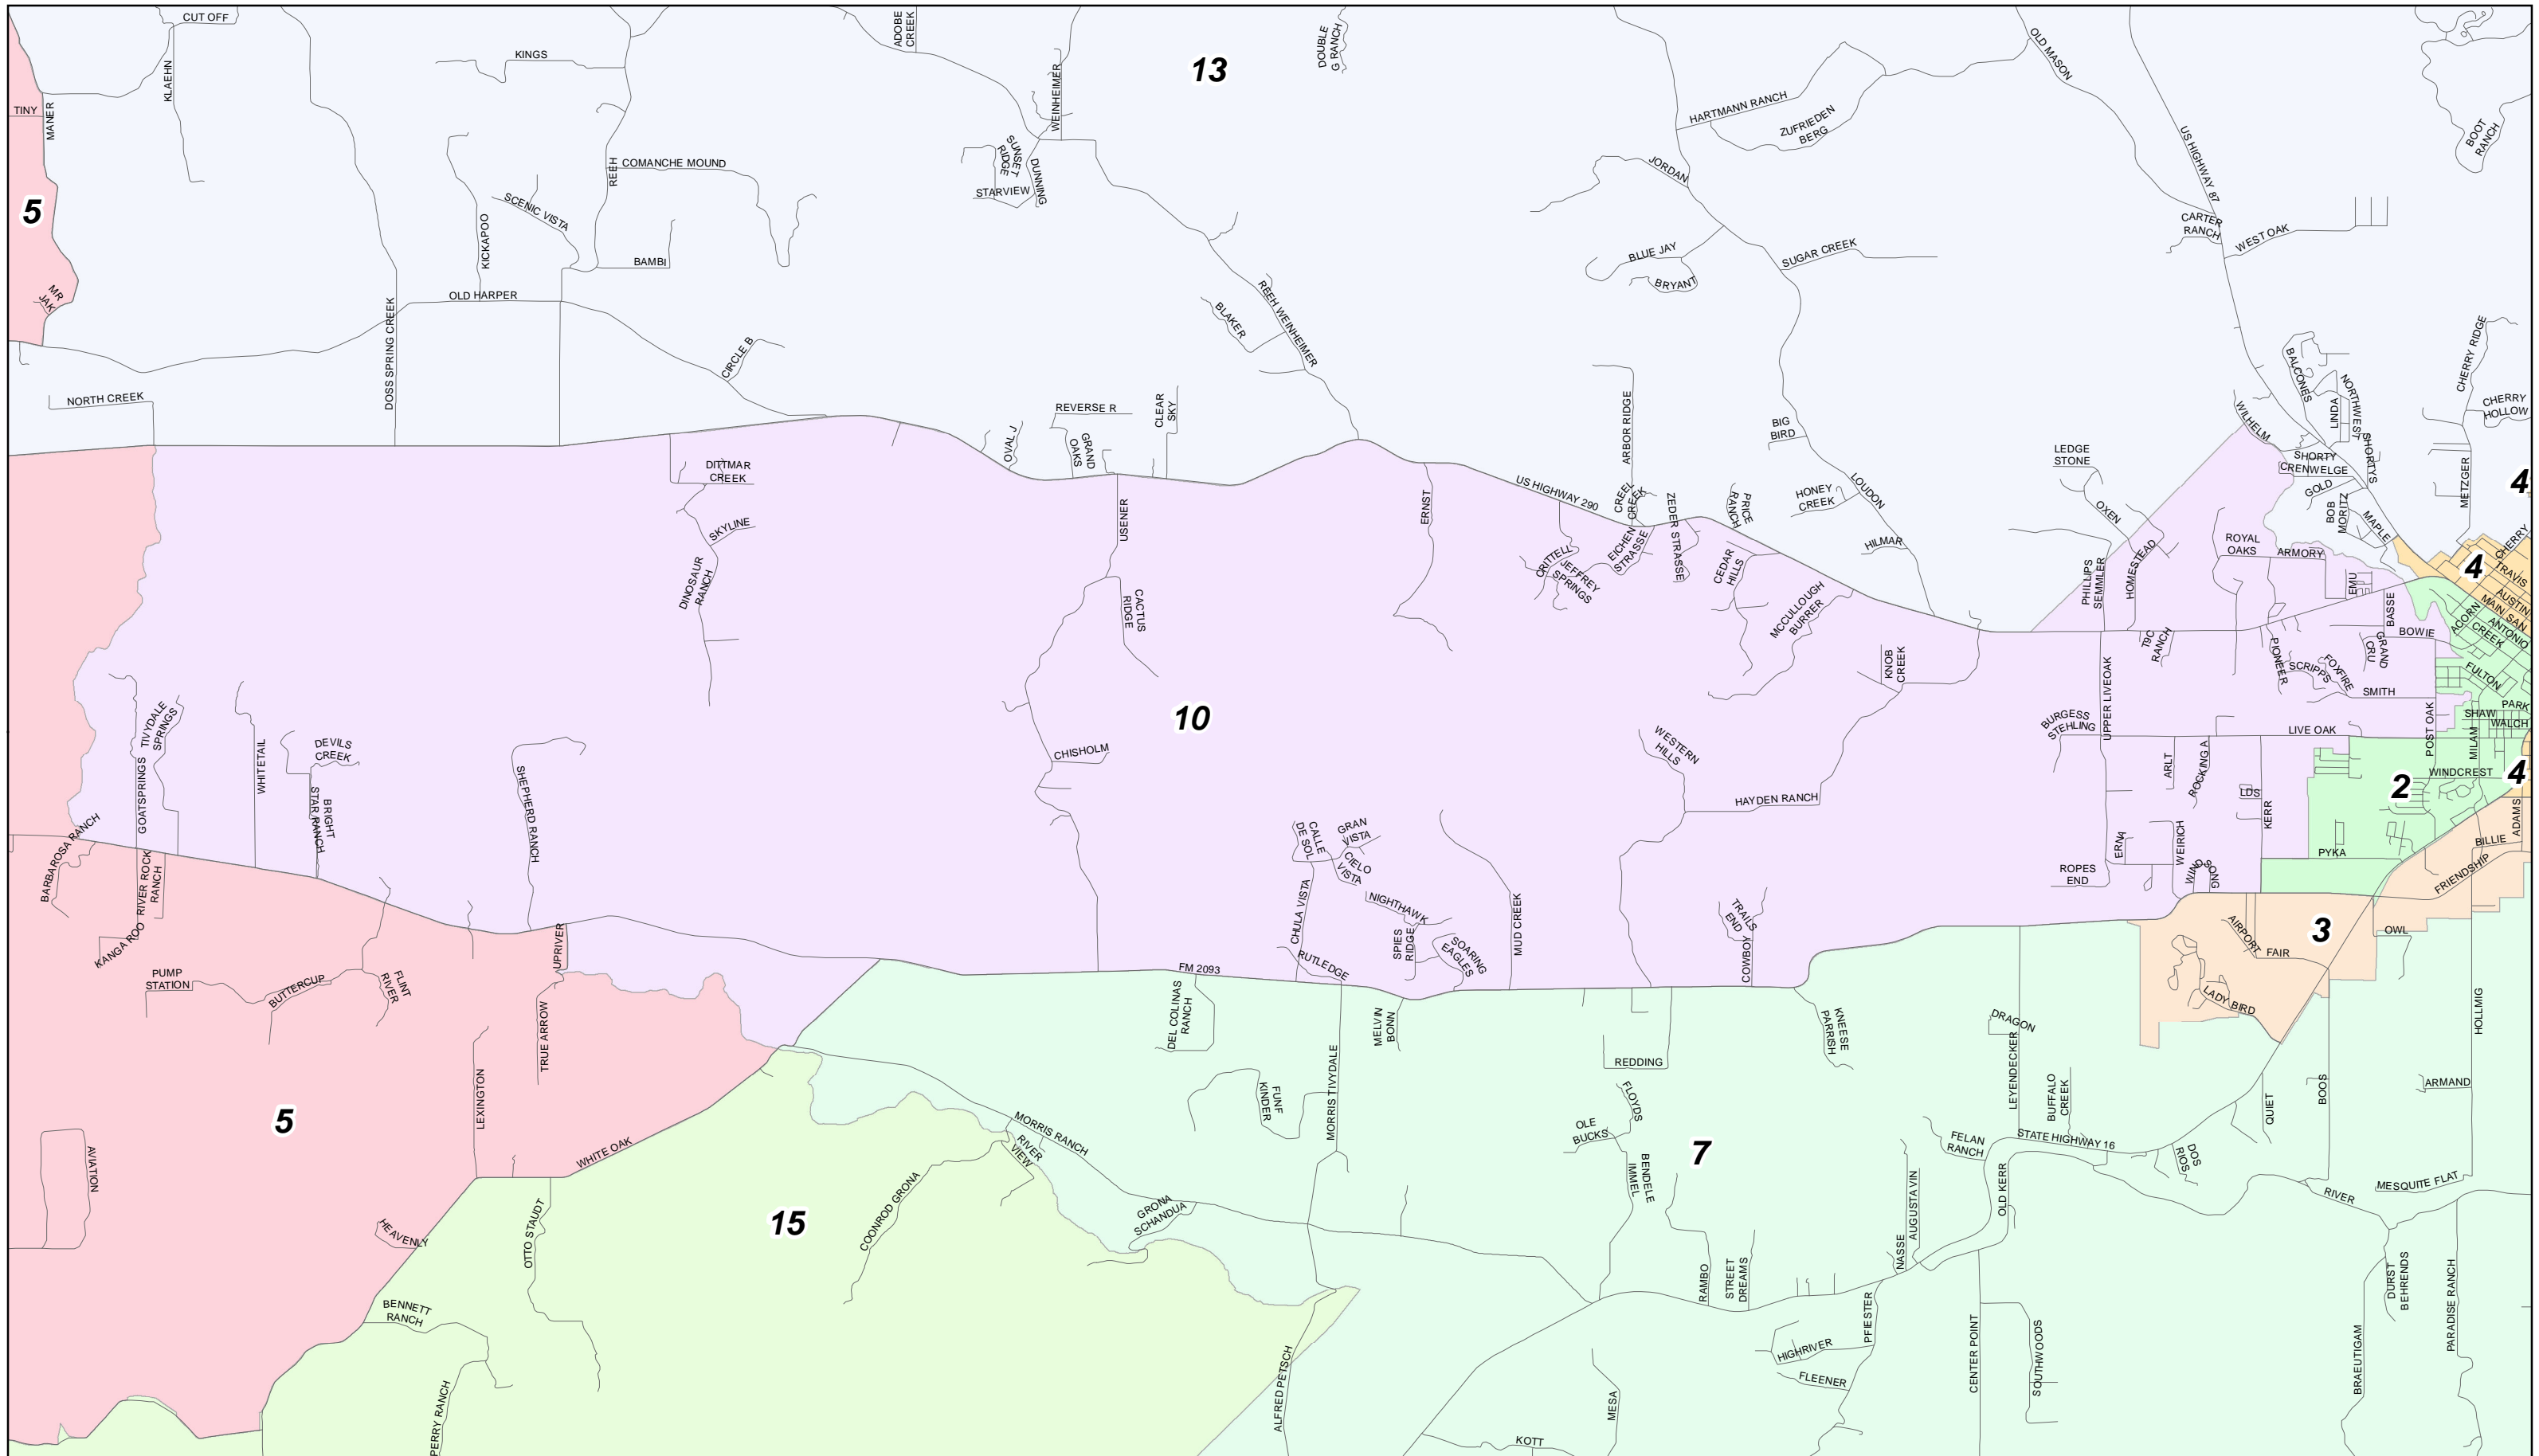

Gillespie County Election Precinct 10
Draft Plan A
Adopted December 1, 2021

© 2021 Bickerstaff Heath Delgado Acosta LLP
Data Source: Roads, Water and other features obtained from the 2020 Tiger/line files, U.S. Census Bureau
Created: 12/1/2021