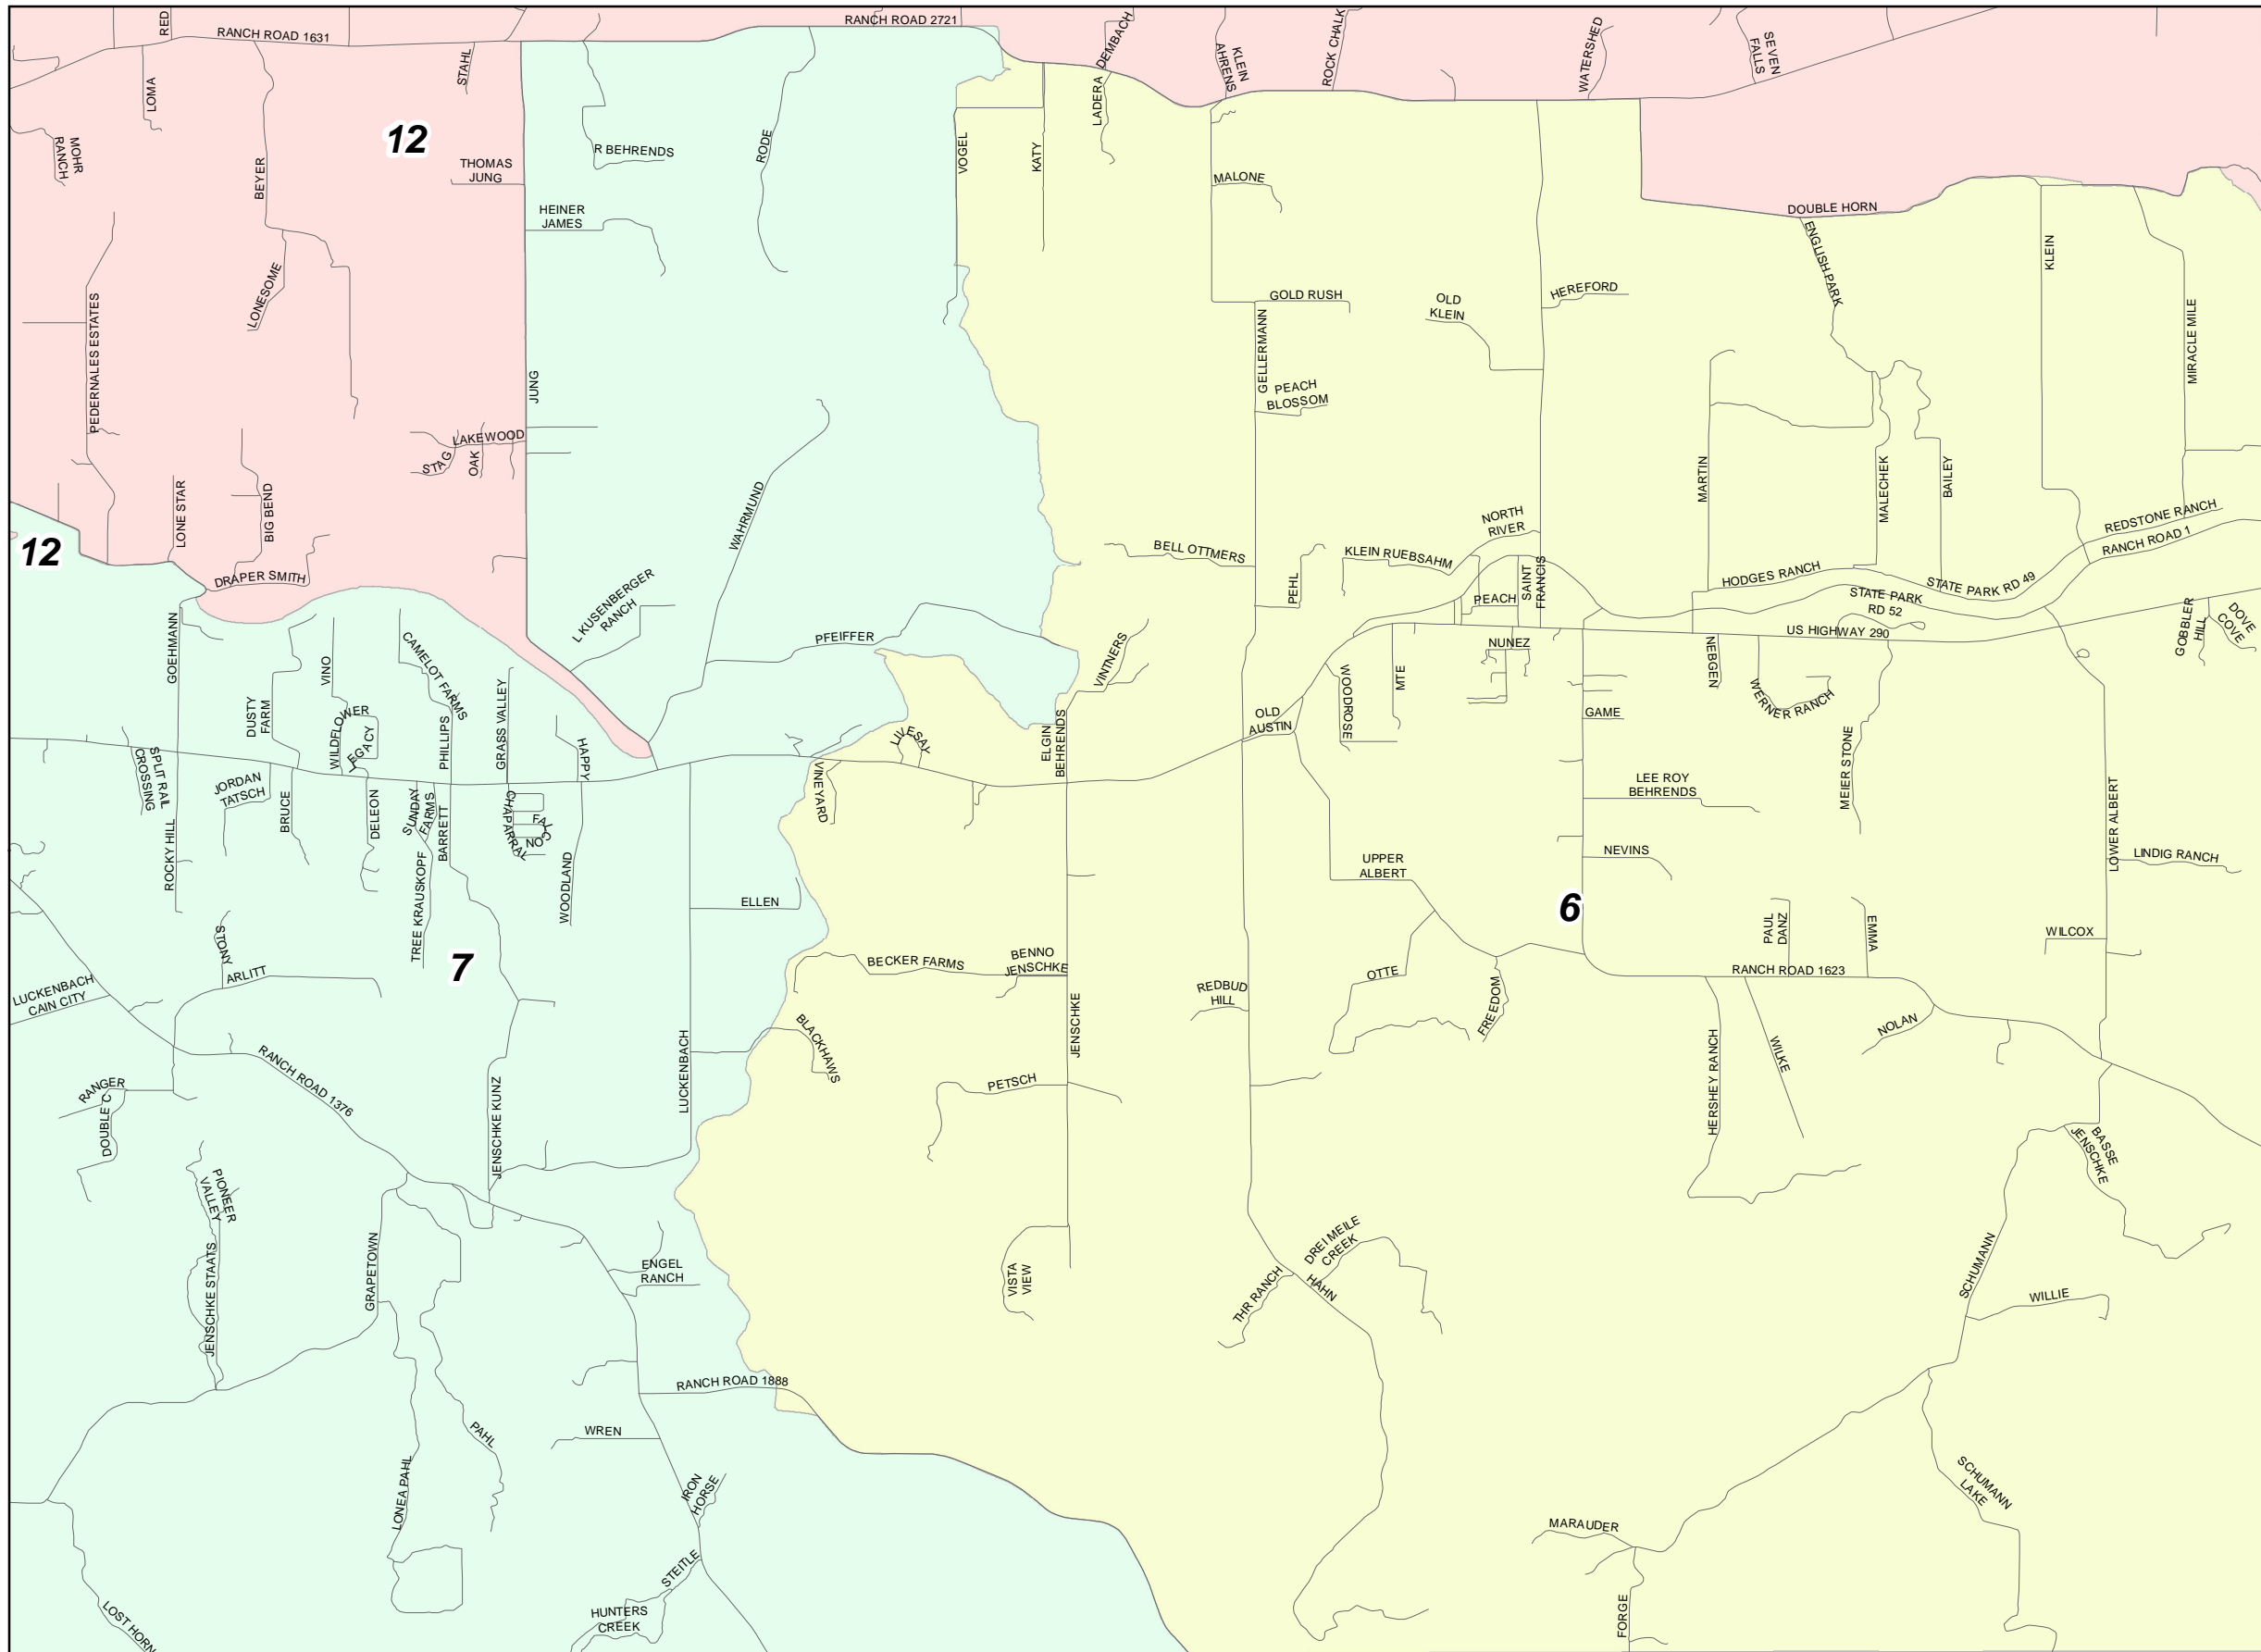

Legend

**Gillespie County Election Precinct 4
Draft Plan A
Adopted December 1, 2021**

© 2021 Bickerstaff Heath Delgado Acosta LLP
Data Source: Roads, Water and other features obtained from the 2020 Tiger/line files, U.S. Census Bureau
Created: 12/1/2021

Gillespie County Election Precinct 5

Draft Plan A

Adopted December 1, 2021

© 2021 Bickerstaff Heath Delgado Acosta LLP
 Data Source: Roads, Water and other features obtained from the 2020 Tiger/line files, U.S. Census Bureau
 Created: 12/1/2021