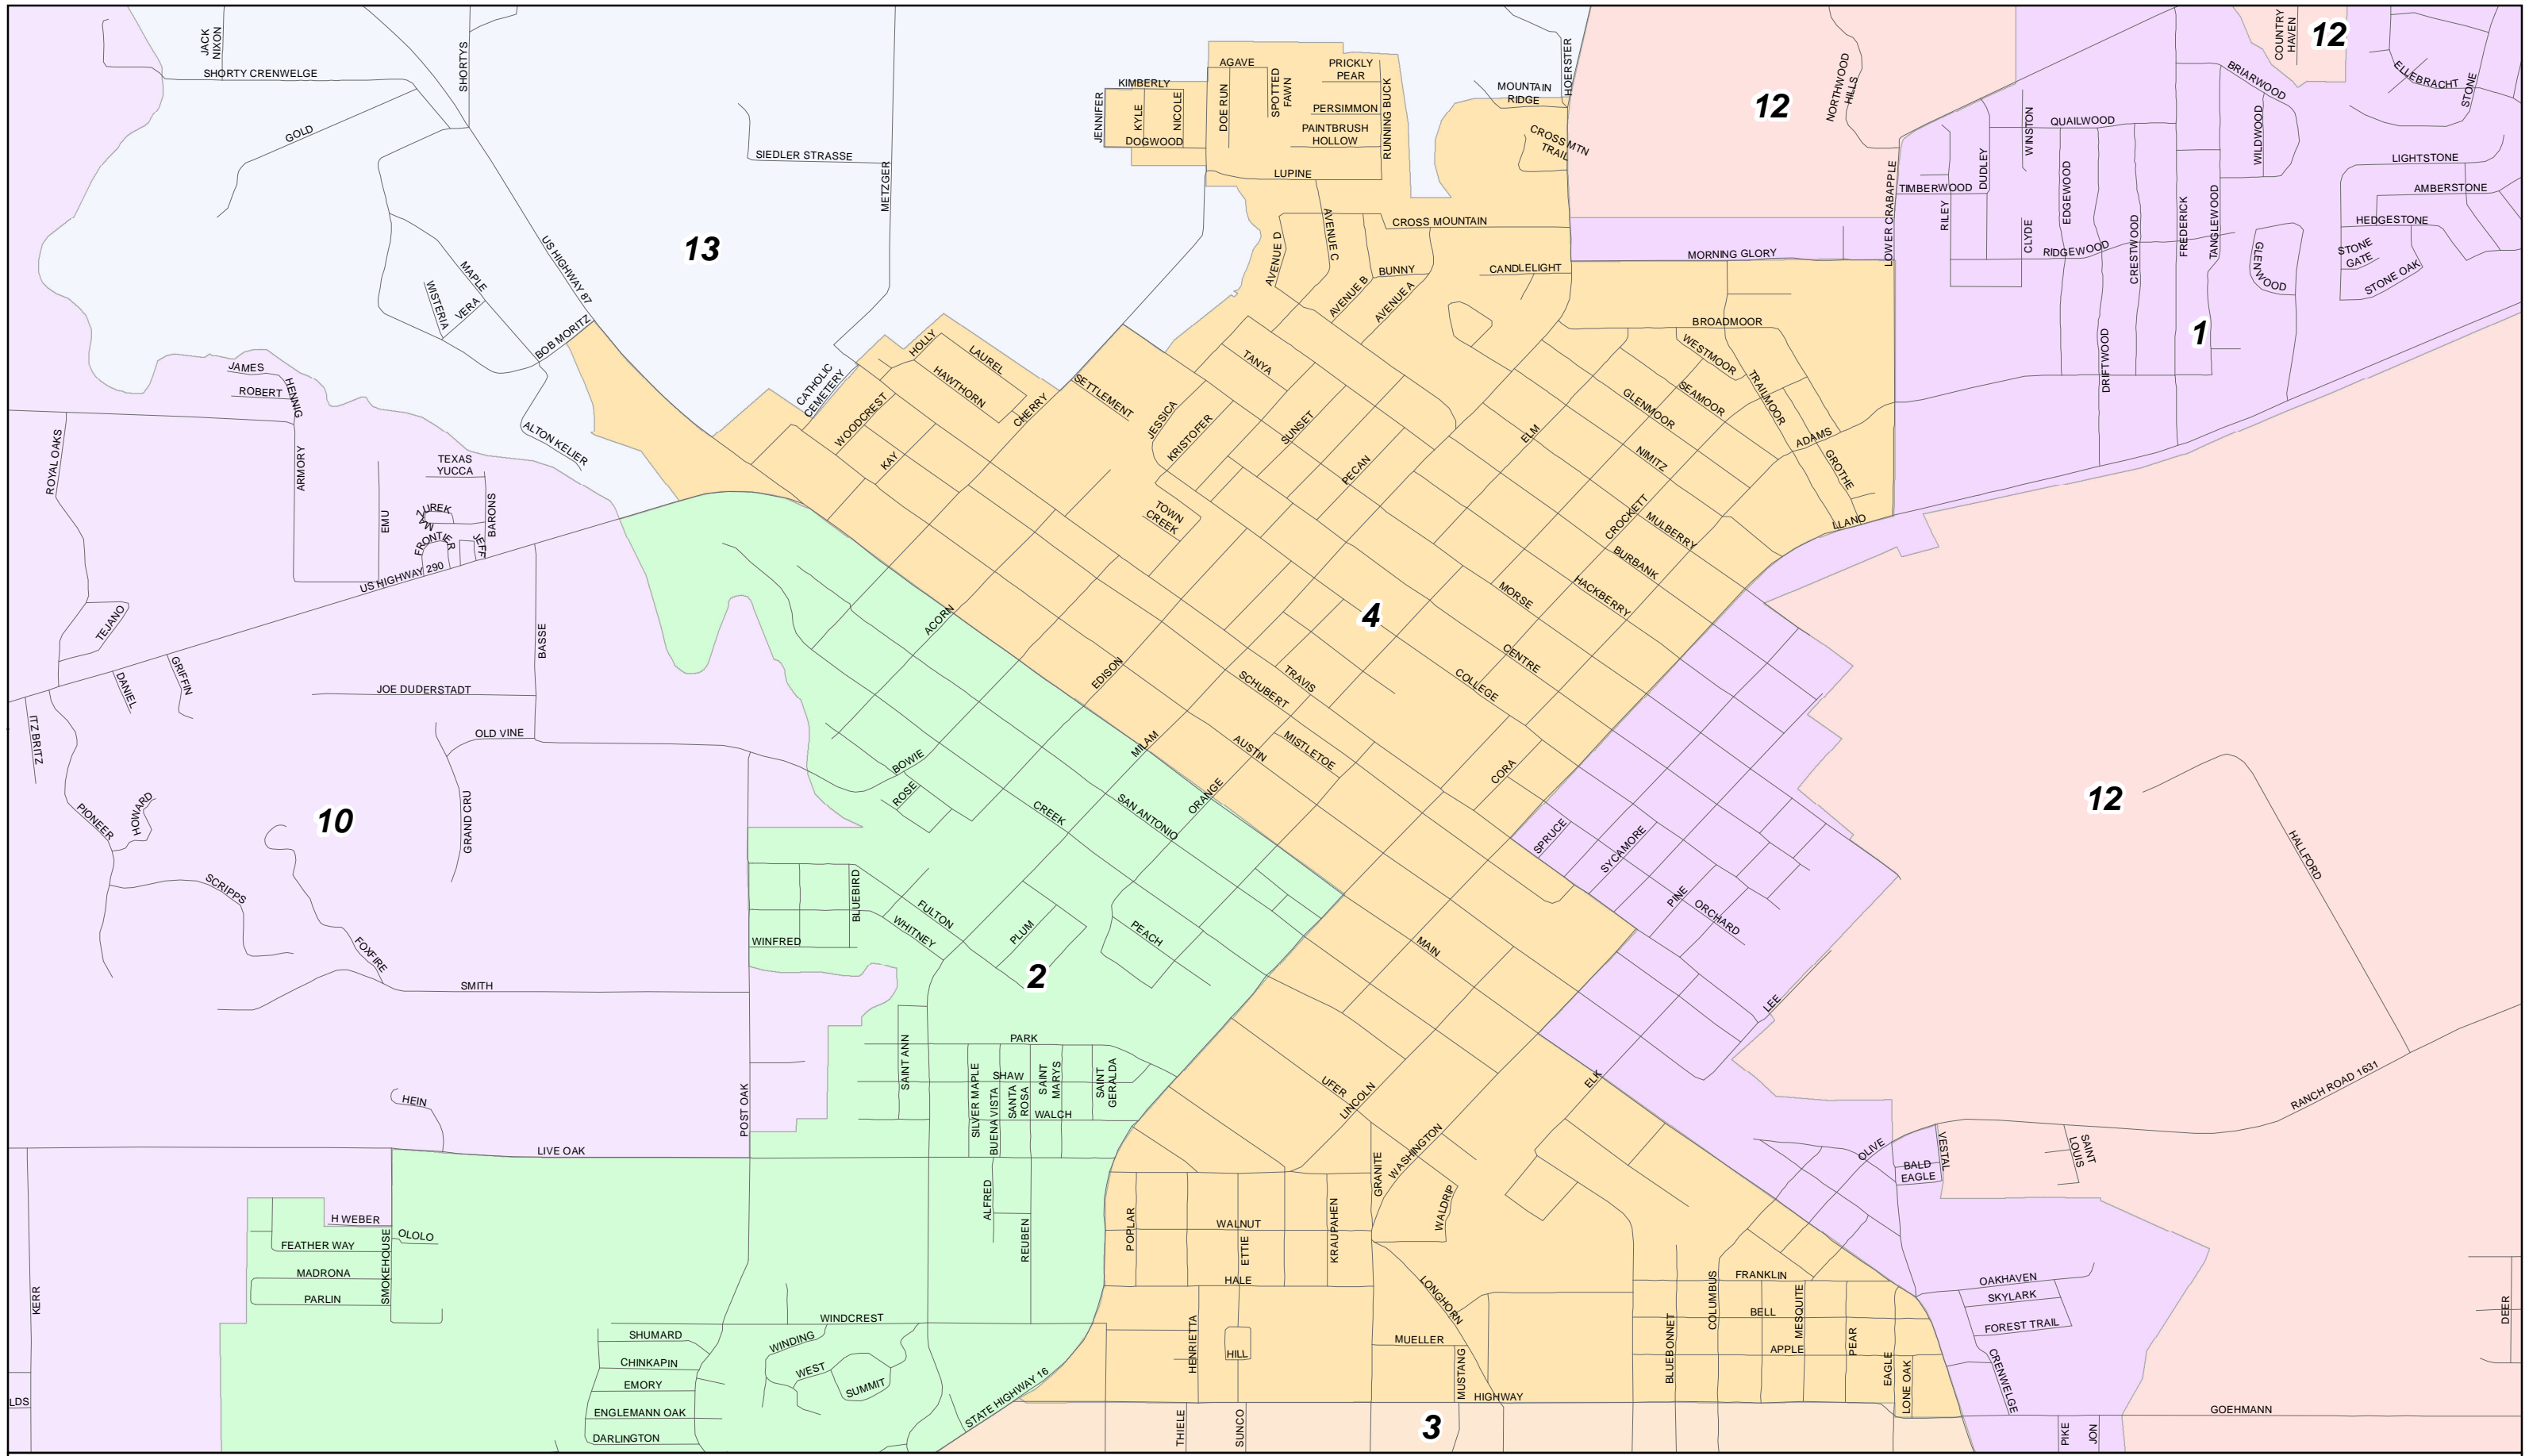

Gillespie County Election Precinct 2

Draft Plan A

Adopted December 1, 2021

© 2021 Bickerstaff Heath Delgado Acosta LLP
 Data Source: Roads, Water and other features obtained from the 2020 Tiger/line files, U.S. Census Bureau
 Created: 12/1/2021

Gillespie County Election Precinct 3

Draft Plan A

Adopted December 1, 2021

© 2021 Bickerstaff Heath Delgado Acosta LLP
 Data Source: Roads, Water and other features obtained from the 2020 Tiger/line files, U.S. Census Bureau
 Created: 12/1/2021